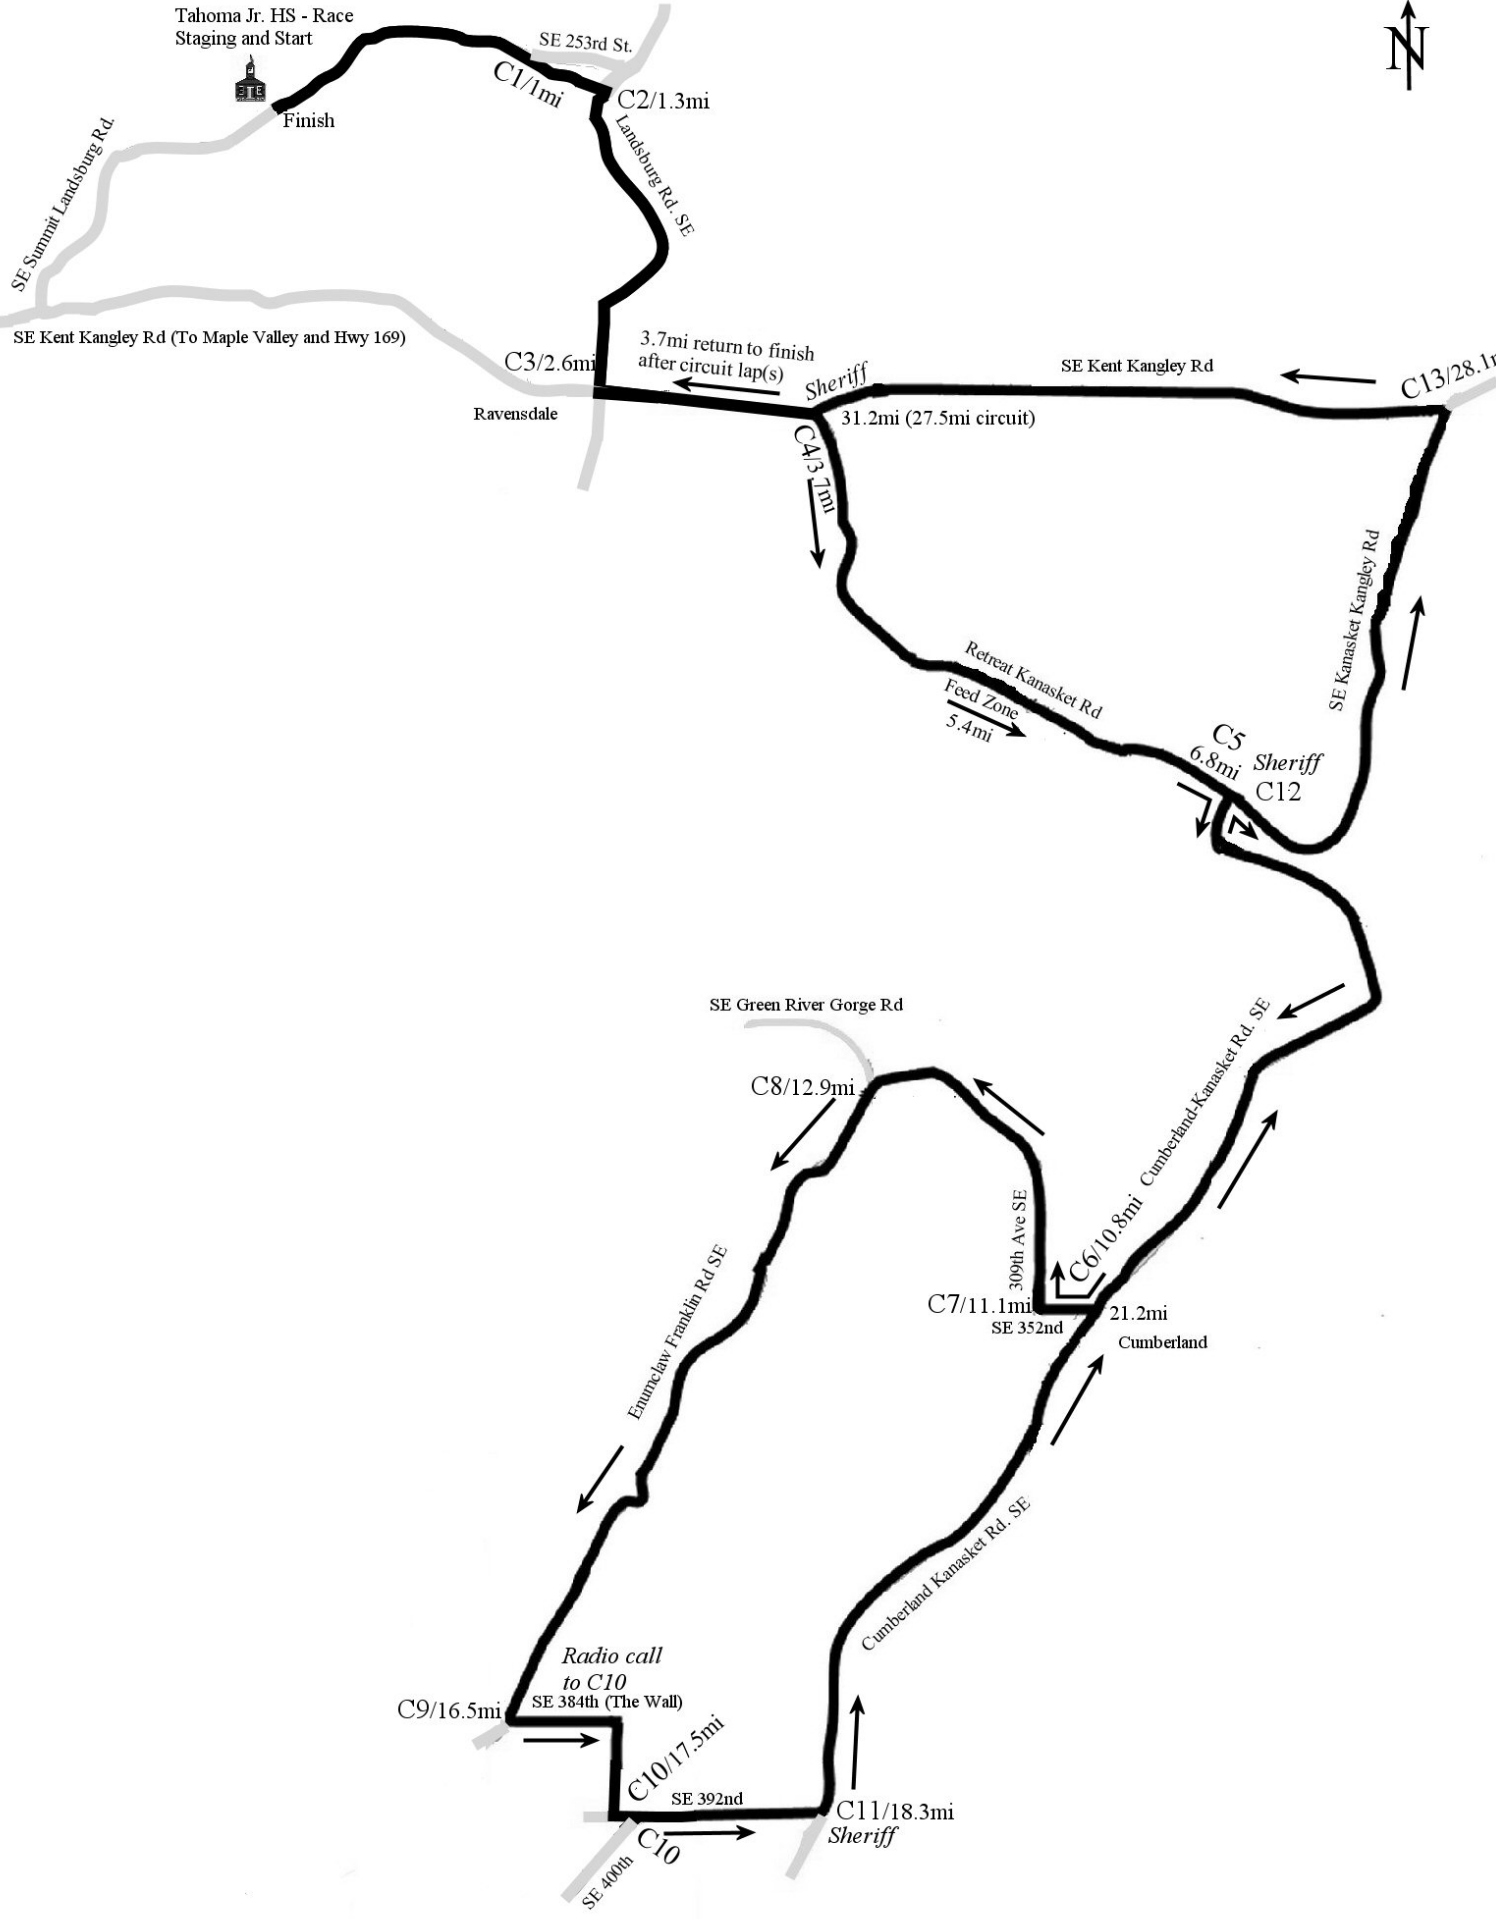

Tahoma Jr. HS - Race Staging and Start

Finish

SE 253rd St.

C1/1mi

C2/1.3mi

Landsburg Rd. SE

SE Summit Landsburg Rd.

SE Kent Kangley Rd (To Maple Valley and Hwy 169)

C3/2.6mi

Ravensdale

3.7mi return to finish after circuit lap(s)

Sheriff

31.2mi (27.5mi circuit)

SE Kent Kangley Rd

C13/28.1mi

SE Kanasket Kangley Rd

Retreat Kanasket Rd  
Feed Zone  
5.4mi

C5 6.8mi  
Sheriff  
C12

SE Green River Gorge Rd

C8/12.9mi

Emunclaw Franklin Rd SE

C7/11.1mi  
SE 352nd

309th Ave SE

C6/10.8mi  
Cumberland-Kanasket Rd. SE

21.2mi  
Cumberland

Cumberland Kanasket Rd. SE

C9/16.5mi

Radio call to C10  
SE 384th (The Wall)

C10/17.5mi  
SE 392nd

SE 400th  
C10

C11/18.3mi  
Sheriff